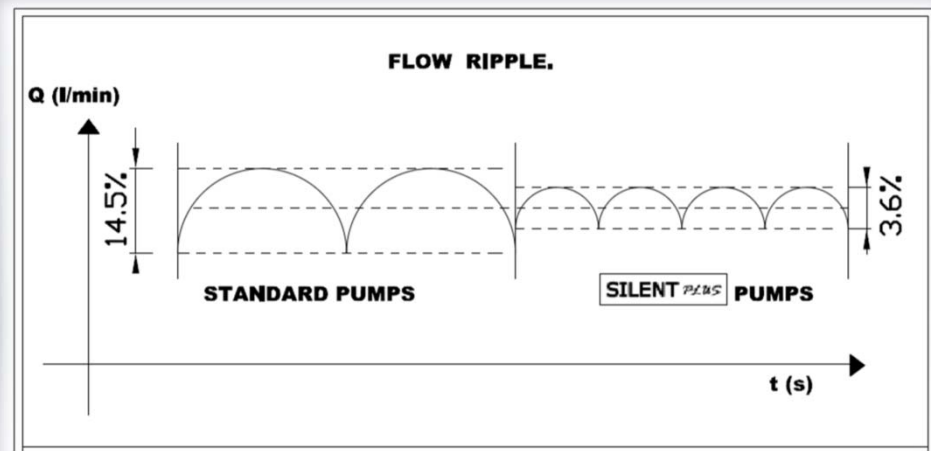

SPECIAL MOTORS & PUMPS SOLUTIONS

- HEAVY DUTY PUMPS WITH ZF P.T.O. SHAFT FOR AGRICULTURE APPLICATIONS
- LOW NOISE-LOW COST VARIOUS RANGE OF SILENT GEAR PUMP
- WIDE RANGE OF COMPACT GEAR MOTORS FOR BRUSH CUTTER APPLICATIONS