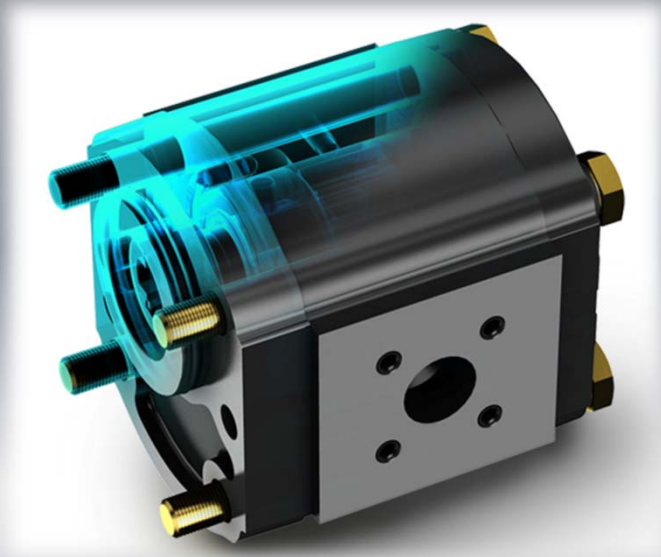

SPECIAL MOTORS & PUMPS SOLUTIONS

- HEAVY DUTY PUMPS WITH ZF P.T.O. SHAFT FOR AGRICULTURE APPLICATIONS
- LOW NOISE-LOW COST VARIOUS RANGE OF SILENT GEAR PUMP
- WIDE RANGE OF COMPACT GEAR MOTORS FOR BRUSH CUTTER APPLICATIONS

SPECIAL MOTORS & PUMPS SOLUTIONS

- CASAPPA LOW NOISE GEAR (WHISPER) AND PISTON PUMP (MVP) SERIES
- CASAPPA HEAVY DUTY DEDICATED PISTON PUMPS AND MOTORS FOR BRUSH CUTTER APPLICATIONS

SPECIAL MOTORS & PUMPS SOLUTIONS