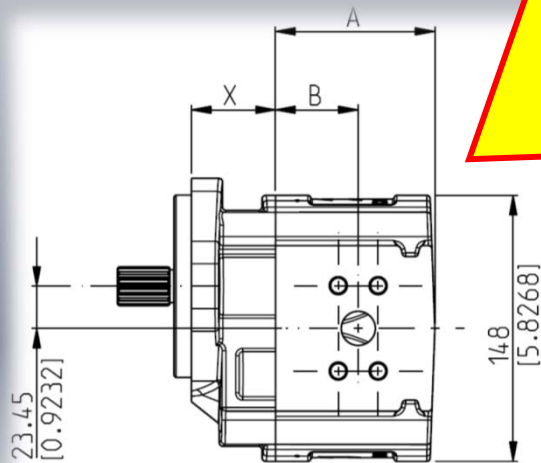

SPECIAL MOTORS & PUMPS SOLUTIONS

- CASAPPA LOW NOISE GEAR (WHISPER) AND PISTON PUMP (MVP) SERIES
- CASAPPA HEAVY DUTY DEDICATED PISTON PUMPS AND MOTORS FOR BRUSH CUTTER APPLICATIONS

SPECIAL MOTORS & PUMPS SOLUTIONS