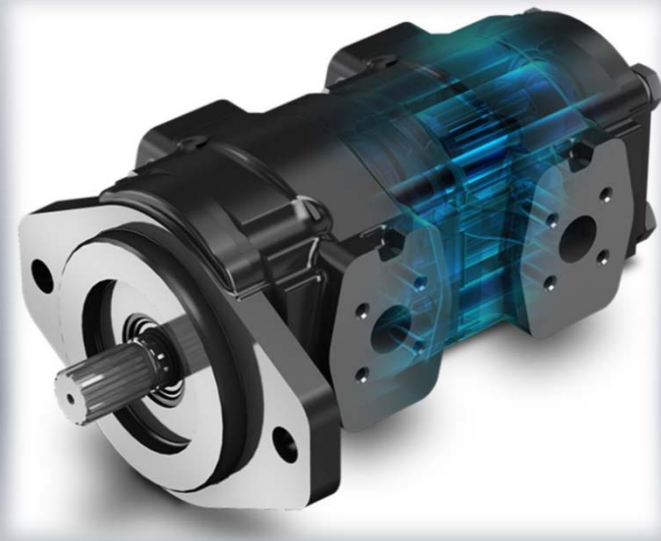

SPECIAL MOTORS & PUMPS SOLUTIONS

- HEAVY DUTY PUMPS WITH ZF P.T.O. SHAFT FOR AGRICULTURE APPLICATIONS
- LOW NOISE-LOW COST VARIOUS RANGE OF SILENT GEAR PUMP
- WIDE RANGE OF COMPACT GEAR MOTORS FOR BRUSH CUTTER APPLICATIONS

SPECIAL MOTORS & PUMPS SOLUTIONS

- CASAPPA LOW NOISE GEAR (WHISPER) AND PISTON PUMP (MVP) SERIES
- CASAPPA HEAVY DUTY DEDICATED PISTON PUMPS AND MOTORS FOR BRUSH CUTTER APPLICATIONS

SPECIAL MOTORS & PUMPS SOLUTIONS