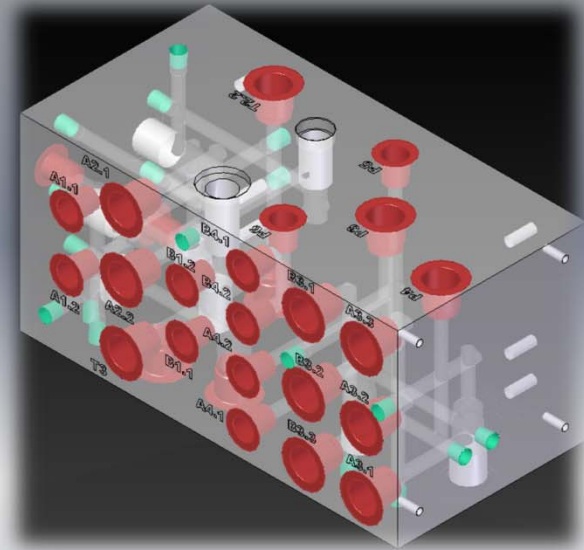

FOREST SOLUTIONS

- CUSTOMIZED MANIFOLD
- SPECIAL SOLUTIONS