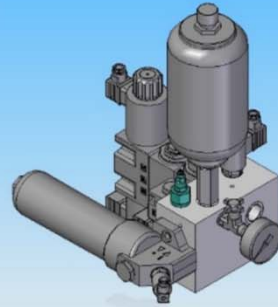

FOREST SOLUTIONS

- CUSTOMIZED MANIFOLD
- SPECIAL SOLUTIONS