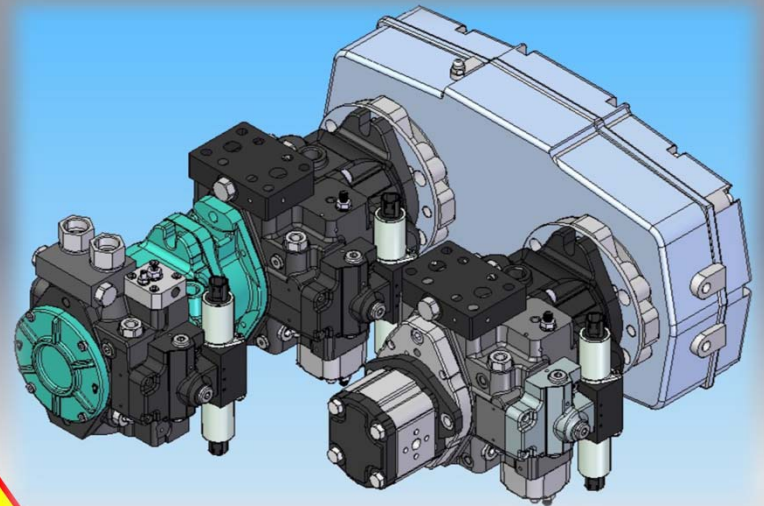

FOREST SOLUTIONS

- SPECIAL PUMP SOLUTIONS
- STANDARD HEAVY DUTY COMMERCIAL PRODUCTS

FROM IDEA
TO DELIVERY

FOREST SOLUTIONS

- COMMERCIAL COMPONENTS FOR LOG SPLITTERS & FORESTRY WHINCHES

Renerative distributor and valves