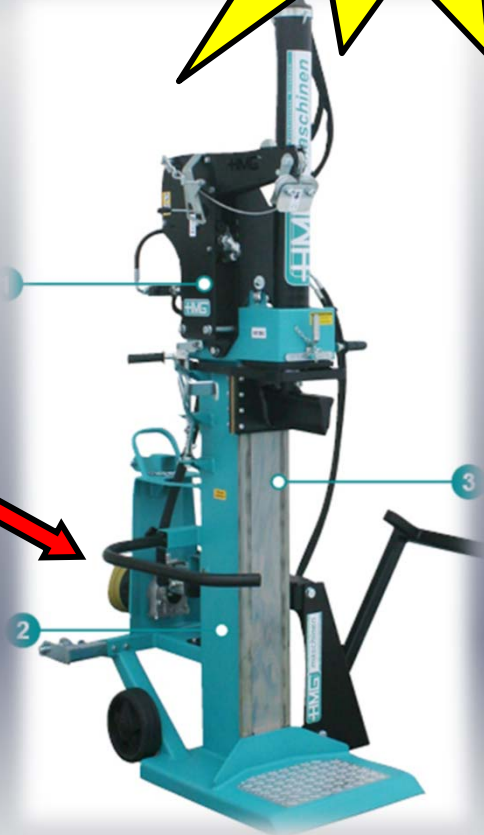

FOREST SOLUTIONS

- SPECIAL PUMP SOLUTIONS
- STANDARD HEAVY DUTY COMMERCIAL PRODUCTS

FROM IDEA
TO DELIVERY

FOREST SOLUTIONS

- COMMERCIAL COMPONENTS FOR LOG SPLITTERS & FORESTRY WHINCHES

Renerative distributor and valves