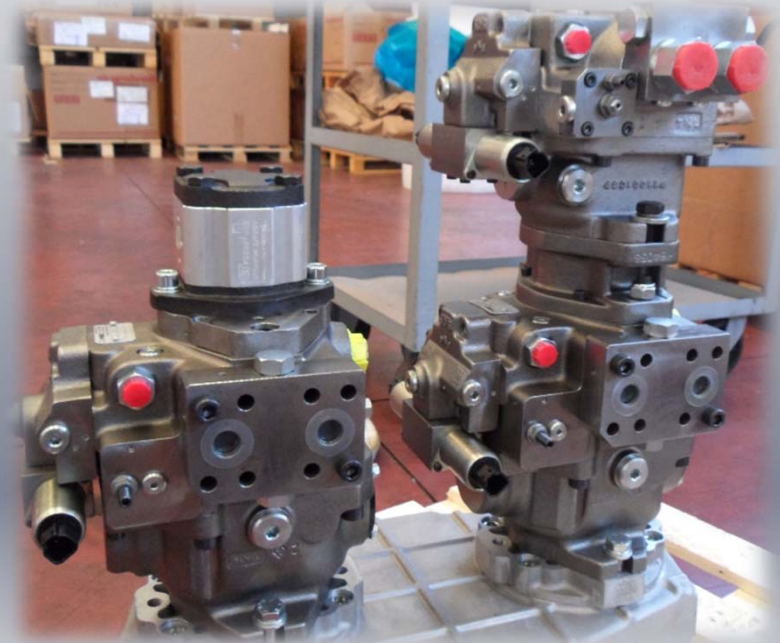

FOREST SOLUTIONS

- SPECIAL PUMP SOLUTIONS
- STANDARD HEAVY DUTY COMMERCIAL PRODUCTS

FROM IDEA
TO DELIVERY

FOREST SOLUTIONS

- COMMERCIAL COMPONENTS FOR LOG SPLITTERS & FORESTRY WHINCHES

Renerative distributor and valves